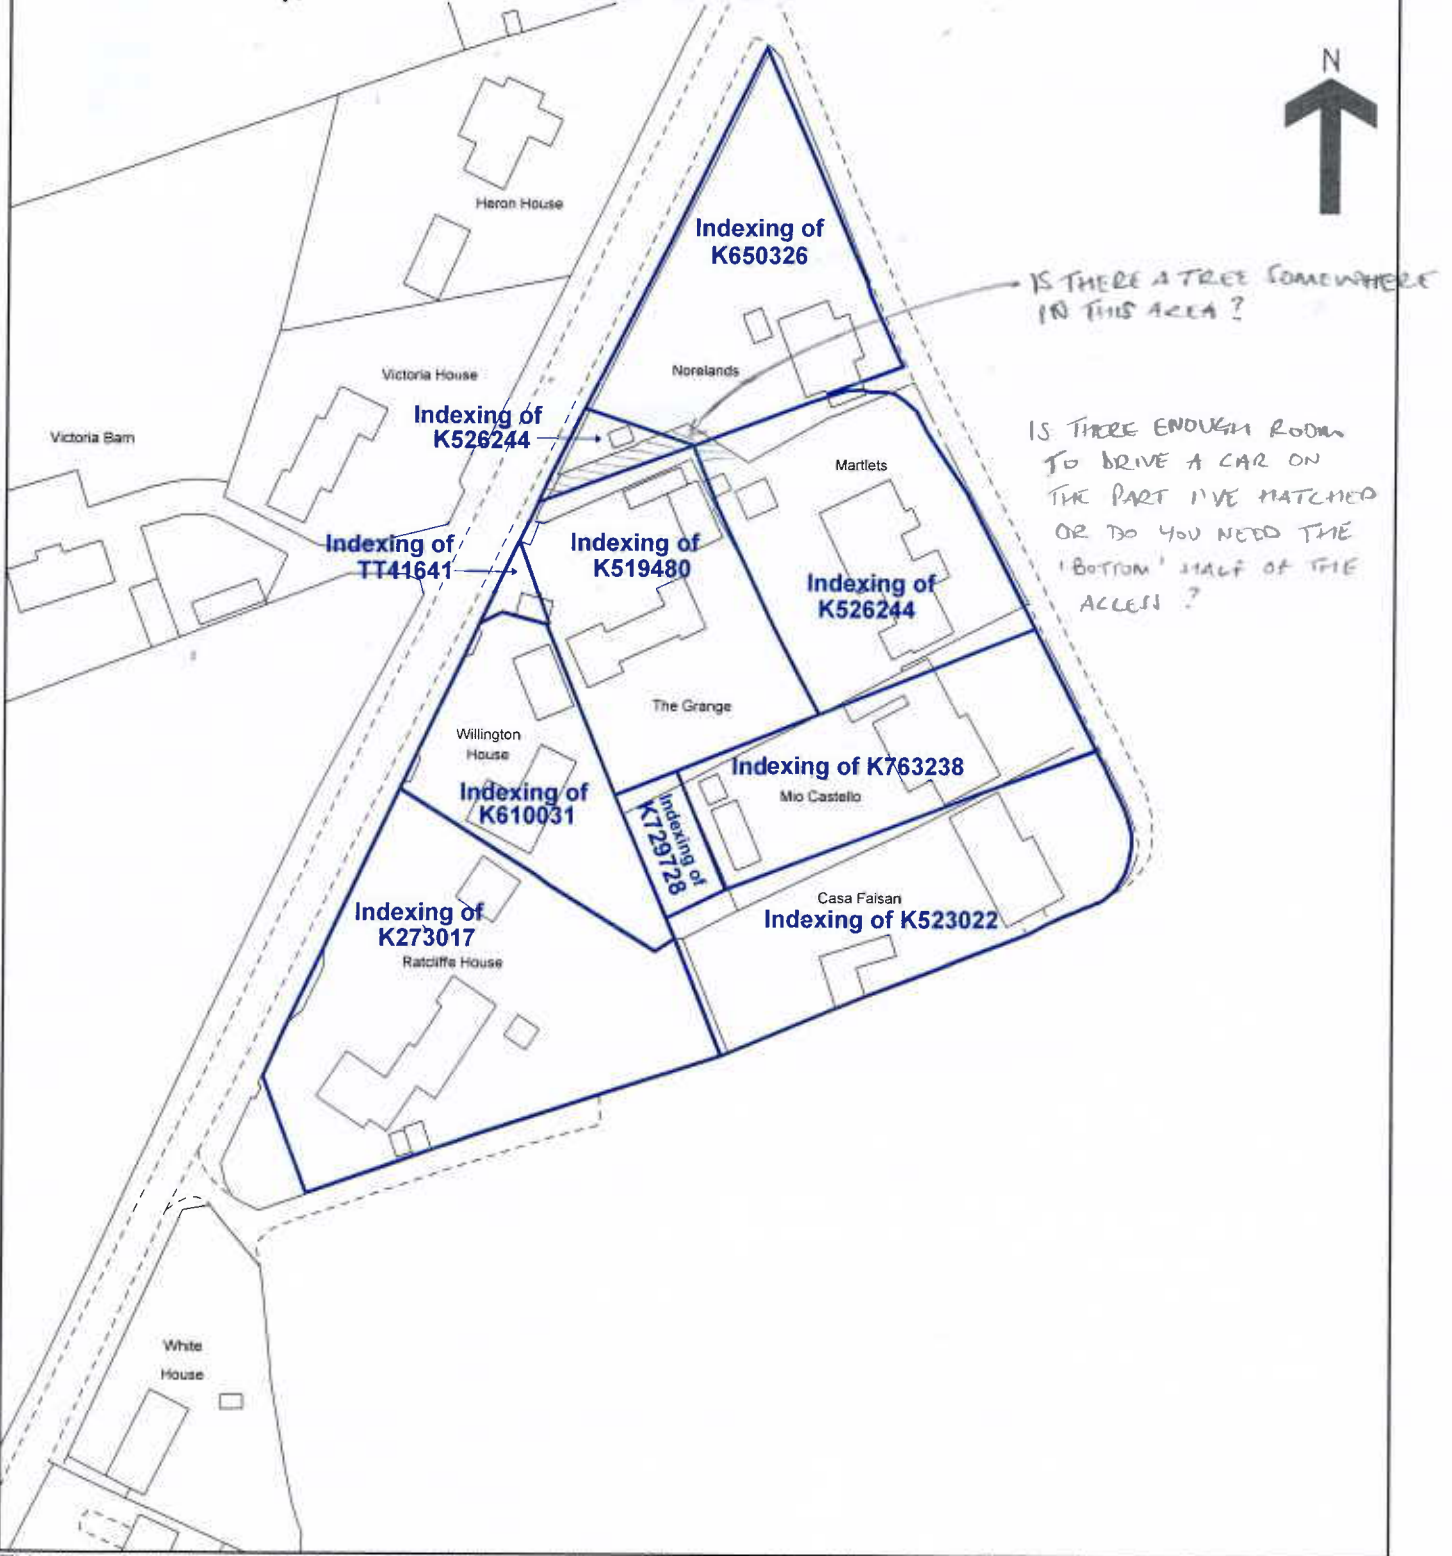

HM Land Registry Notice plan

Title number **K526244**
Ordnance Survey map reference **TQ8176NW**
Scale **1:1250** enlarged from 1:2500
Administrative area **Medway**

© Crown copyright and database rights 2025 Ordnance Survey AC0000851063.
You are not permitted to copy, sub-license, distribute or sell any of this data to third parties in any form.
For internal use only, do not issue. Creation date 06/05/2025

This plan shows the general position, not the exact line, of the boundaries. It may be subject to distortions in scale. Measurements scaled from this plan may not match measurements between the same points on the ground.